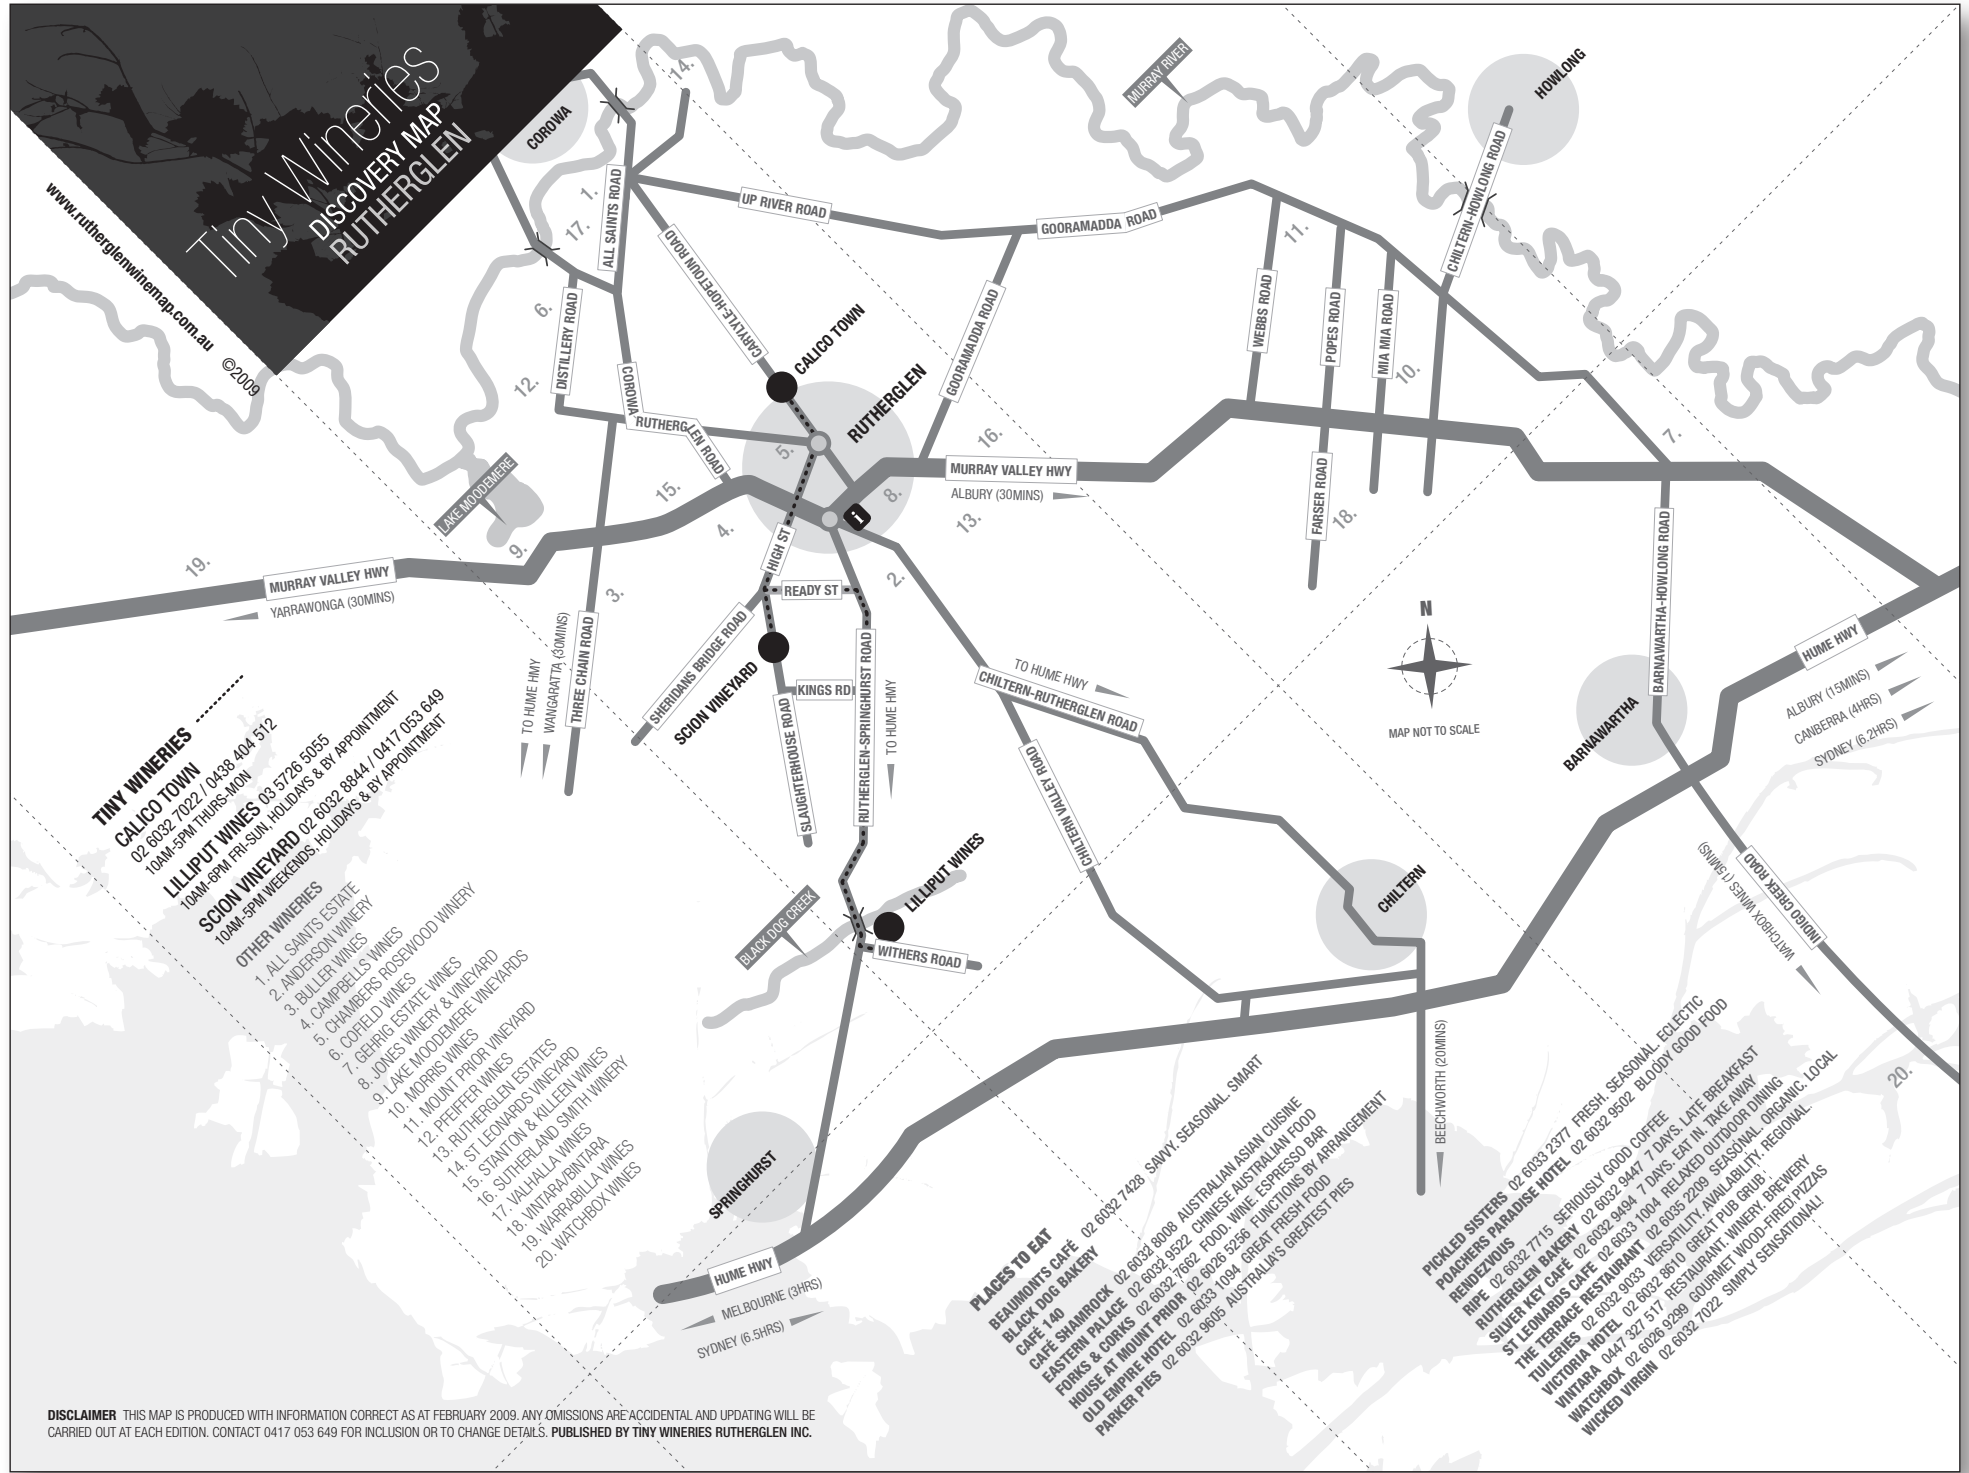

# Tiny Wineries DISCOVERY MAP RUTHERGLEN

- TINY WINERIES**
- CALICO TOWN**  
02 6032 7022 / 04338 404 512  
10AM-5PM THURS-MON
  - LILLIPUT WINES** 03 5726 5055  
10AM-5PM FRI-SUN, HOLIDAYS & BY APPOINTMENT
  - SCION VINEYARD** 02 6032 8844 / 0417 053 649  
10AM-5PM WEEKENDS, HOLIDAYS & BY APPOINTMENT
- OTHER WINERIES**
1. ALL SAINTS ESTATE
  2. ANDERSON WINERY
  3. BULLER WINES
  4. CAMPBELLS WINES
  5. CHAMBERS ROSEWOOD WINERY
  6. CORFELD WINES
  7. GERHIG ESTATE WINES
  8. JONES WINERY & VINEYARD
  9. LAKE MOODENHIRE VINEYARD
  10. MOPPIS WINES
  11. MOUNT PRIOR VINEYARD
  12. PFEIFFER WINES
  13. RUTHERGLEN ESTATES
  14. ST LEONARDS VINEYARD
  15. STANTON & KILLEN WINES
  16. SUTHERLAND VINEYARD
  17. VALHALLA WINES
  18. VINTARA VINTARA
  19. WARRABILLA WINES
  20. WATCHBOX WINES

- PICKED SISTERS 02 6033 2377 FRESH SEASONAL ECLECTIC
- POACHERS PARADISE HOTEL 02 6032 9447 7 DAYS LATE BREAKFAST
- REINDEER LODGES 02 6032 9404 7 DAYS LATE BREAKFAST
- RUTHERGLEN BAKERY 02 6032 9404 7 DAYS LATE BREAKFAST
- SILVER KEY CAFE 02 6033 1004 RELAXED OUTDOOR DINING
- ST LEONARDS RESTAURANT 02 6035 2208 SEASONAL ORGANIC LOCAL
- TULERIES 02 6032 9033 VERSATILE AVAILABILITY REGIONAL
- VICTORIA HOTEL 02 6032 8610 GREAT PUB GRUB
- VINTARA 0417 321 517 RESTAURANT WINERY BREWERY
- WATCHBOX 02 6032 8299 GOURMET WOOD-FIRED PIZZAS
- WICKED VIRGIN 02 6032 7022 SIMPLY SENSATIONAL